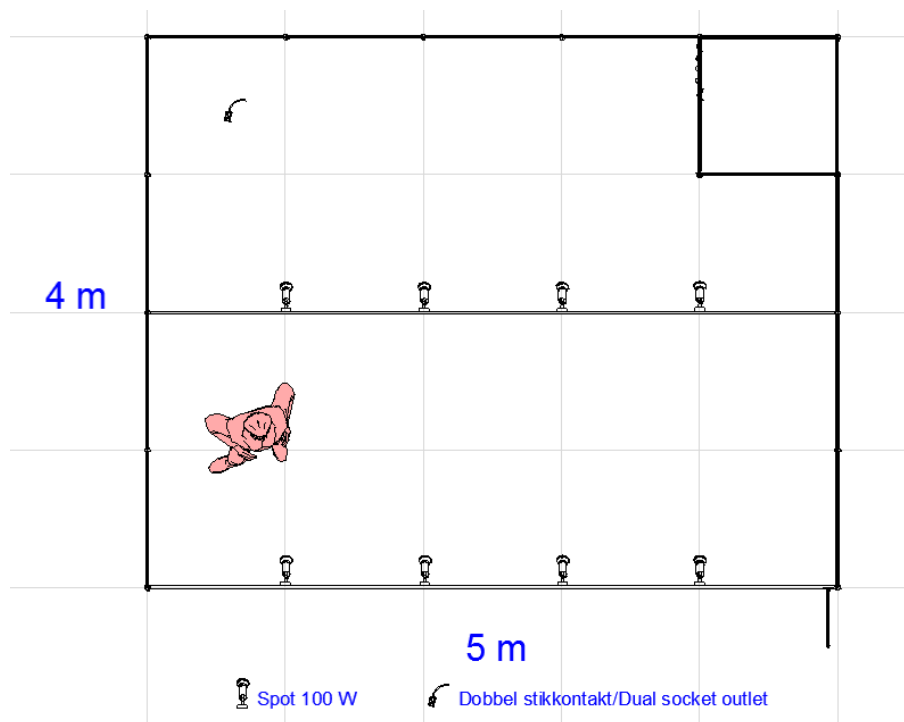

Standard stand 20 m²/sq.m

Standen inneholder:

Oppsatte FOGAvegger (hvite)
20 m² nålefiltfliser
1 stk. dobbel stikkontakt
Tilkobling og forbruk av
elektrisk kraft 3 kW 1 fas
8 stk. spotlights 100 W
1 bakrom 1 x 1 m/forheng
Standard standskilt

The standard stand is equipped as follows:

Ready-mounted FOGA walls (white)
20 sq.m carpet tiles
1 dual socket outlet
Electricity supply 3 kW 1 phase 230 V
8 spotlights 100 W
1 storage room 1 x 1 m with curtain
Company name sign