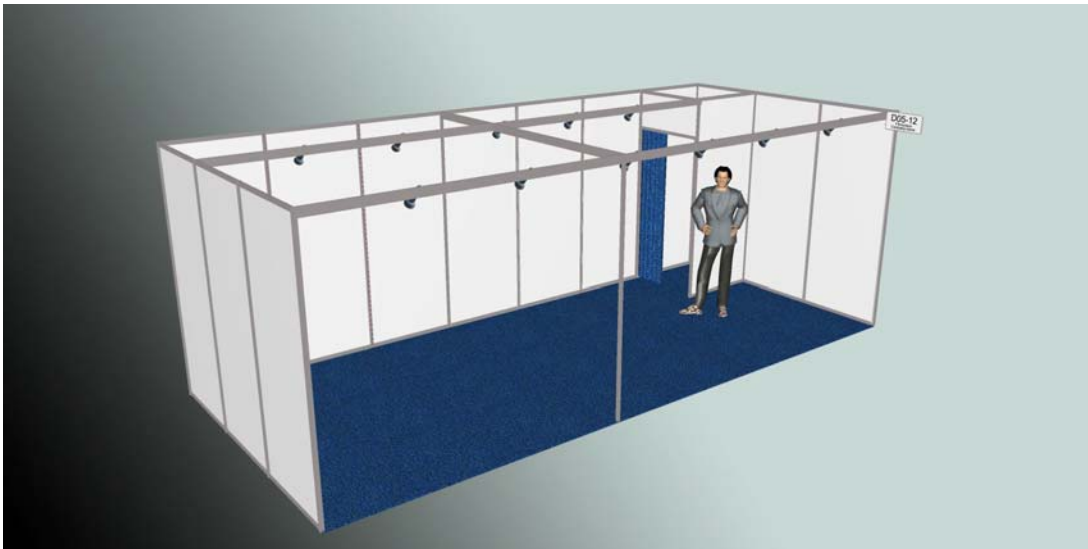

Standard stand 21 m²/sq.m

Standen inneholder:

Oppsatte FOGAvegger (hvite)
21 m² nålefiltfliser
1 stk. dobbel stikkontakt
Tilkobling og forbruk av
elektrisk kraft 3 kW 1 fas
11 stk. spotlights 100 W
1 bakrom 1 x 1 m/forheng
Standard standskilt

The standard stand is equipped as follows:

Ready-mounted FOGA walls (white)
21 sq.m carpet tiles
1 dual socket outlet
Electricity supply 3 kW 1 phase 230 V
11 spotlights 100 W
1 storage room 1 x 1 m with curtain
Company name sign