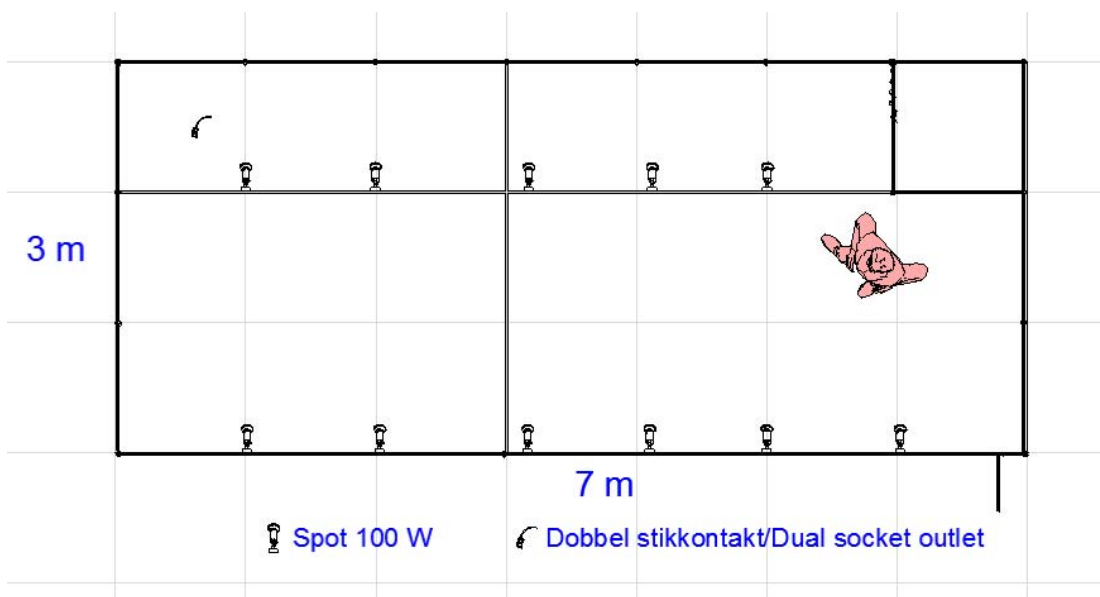

Standard stand 21 m²/sq.m

Standen inneholder:

Oppsatte FOGAvegger (hvite)
21 m² nålefiltfliser
1 stk. dobbel stikkontakt
Tilkobling og forbruk av
elektrisk kraft 3 kW 1 fas
11 stk. spotlights 100 W
1 bakrom 1 x 1 m/forheng
Standard standskilt

The standard stand is equipped as follows:

Ready-mounted FOGA walls (white)
21 sq.m carpet tiles
1 dual socket outlet
Electricity supply 3 kW 1 phase 230 V
11 spotlights 100 W
1 storage room 1 x 1 m with curtain
Company name sign