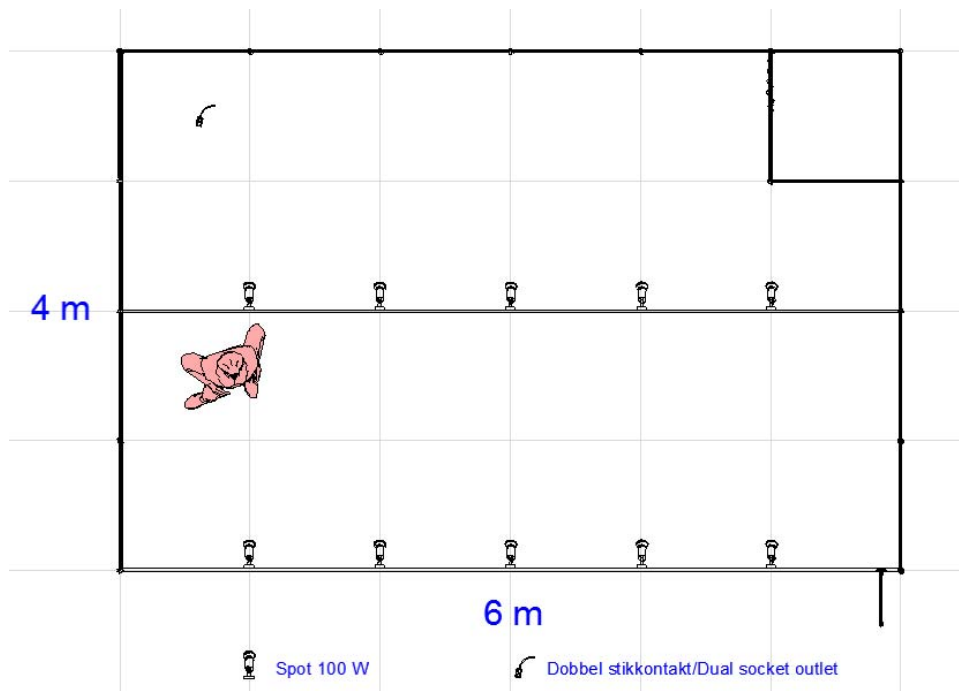

Standard stand 24 m²/sq.m

Standen inneholder:
Oppsatte FOGAvegger (hvite)
24 m² nålefiltfliser
1 stk. dobbel stikkontakt
Tilkobling og forbruk av
elektrisk kraft 3 kW 1 fas
10 stk. spotlights 100 W
1 bakrom 1 x 1 m/forheng
Standard standskilt

The standard stand is equipped as follows:
Ready-mounted FOGA walls (white)
24 sq.m carpet tiles
1 dual socket outlet
Electricity supply 3 kW 1 phase 230 V
10 spotlights 100 W
1 storage room 1 x 1 m with curtain
Company name sign