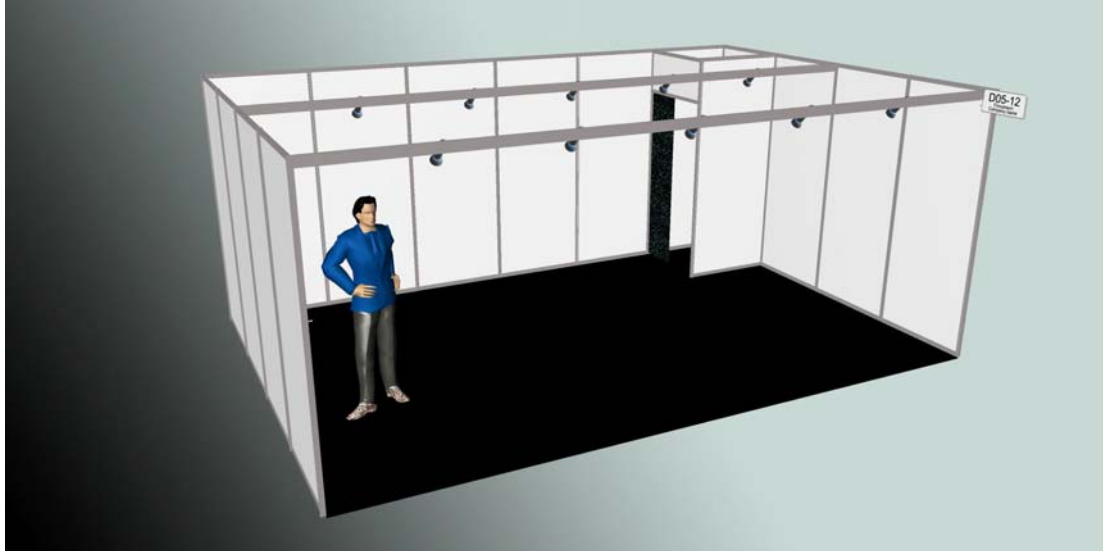

Standard stand 24 m²/sq.m

Standen inneholder:
Oppsatte FOGAvegger (hvite)
24 m² nålefiltfliser
1 stk. dobbel stikkontakt
Tilkobling og forbruk av
elektrisk kraft 3 kW 1 fas
10 stk. spotlights 100 W
1 bakrom 1 x 1 m/forheng
Standard standskilt

The standard stand is equipped as follows:
Ready-mounted FOGA walls (white)
24 sq.m carpet tiles
1 dual socket outlet
Electricity supply 3 kW 1 phase 230 V
10 spotlights 100 W
1 storage room 1 x 1 m with curtain
Company name sign